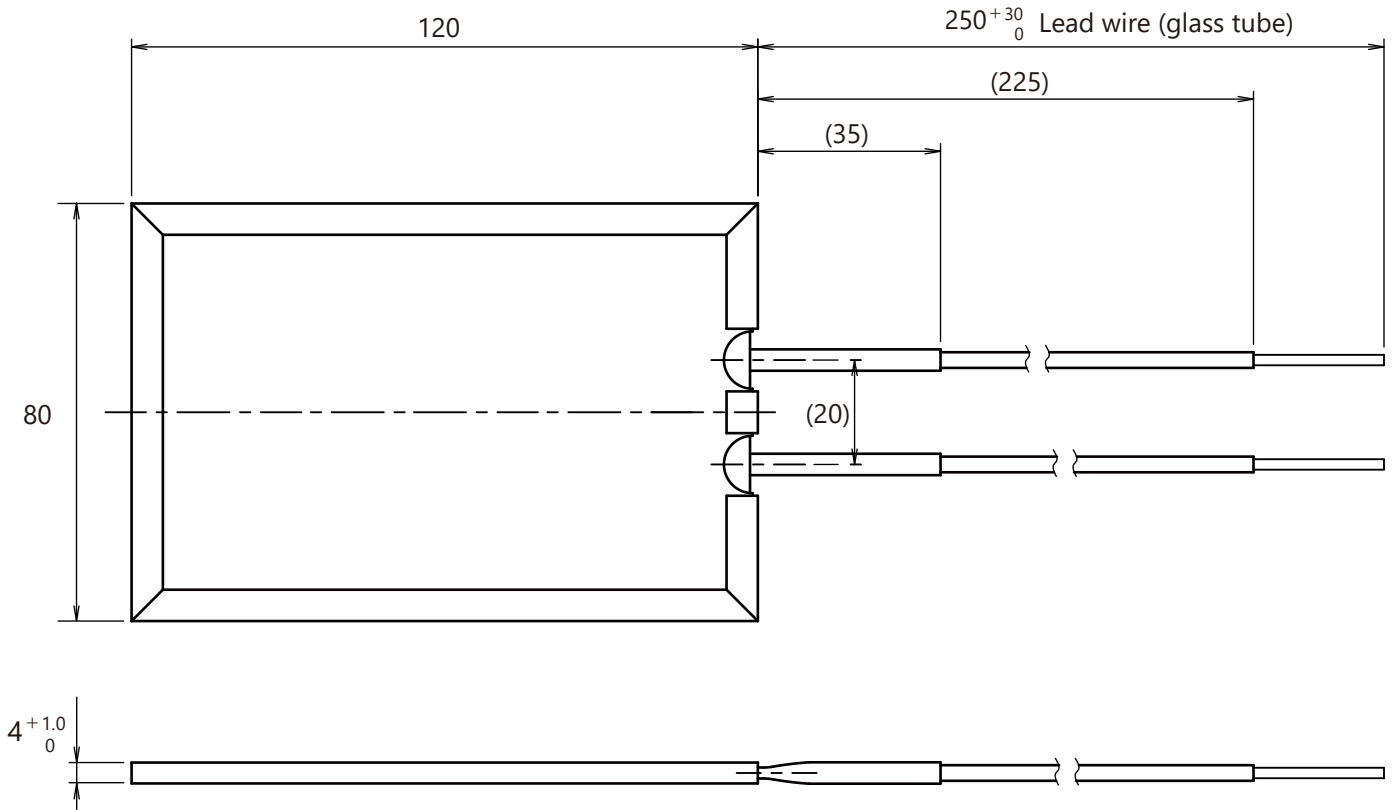

Strip Heater (leads termination) Shapes

SH1100LT

SH1120LT

Strip Heater (leads termination) Shapes

SH1350LT

SH1400LT

Strip Heater (leads termination) Shapes

SH1600LT

SH1150LT

Strip Heater (leads termination) Shapes

SH1060LT

SH2250LT

Strip Heater (leads termination) Shapes

SH2300LT