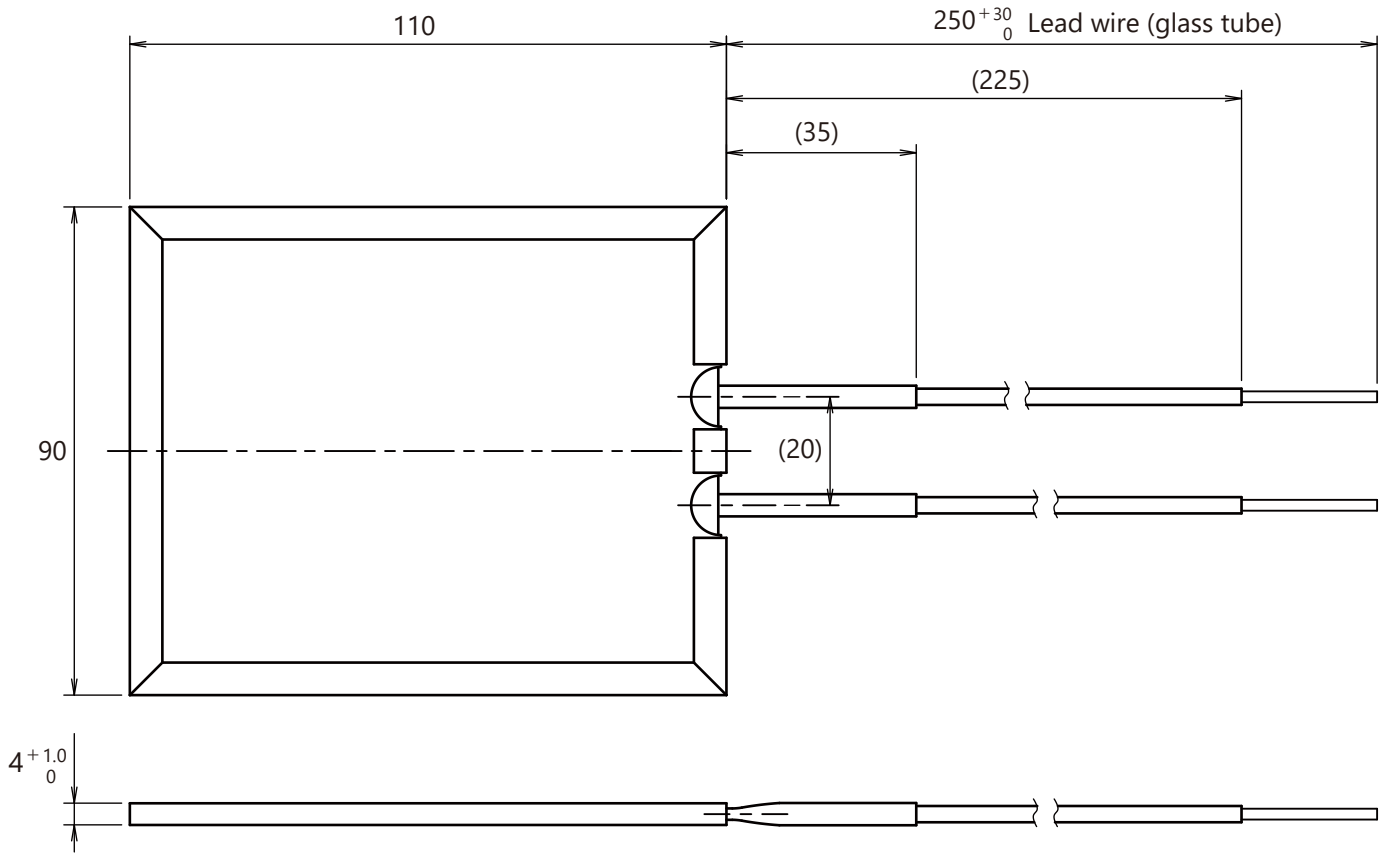

Strip Heater (leads termination) Shapes

SH1100LT

SH1120LT

Strip Heater (leads termination) Shapes

SH1350LT

SH1400LT

Strip Heater (leads termination) Shapes

SH1600LT

SH1150LT

Strip Heater (leads termination) Shapes

SH1060LT

SH2250LT

Strip Heater (leads termination) Shapes

SH2300LT