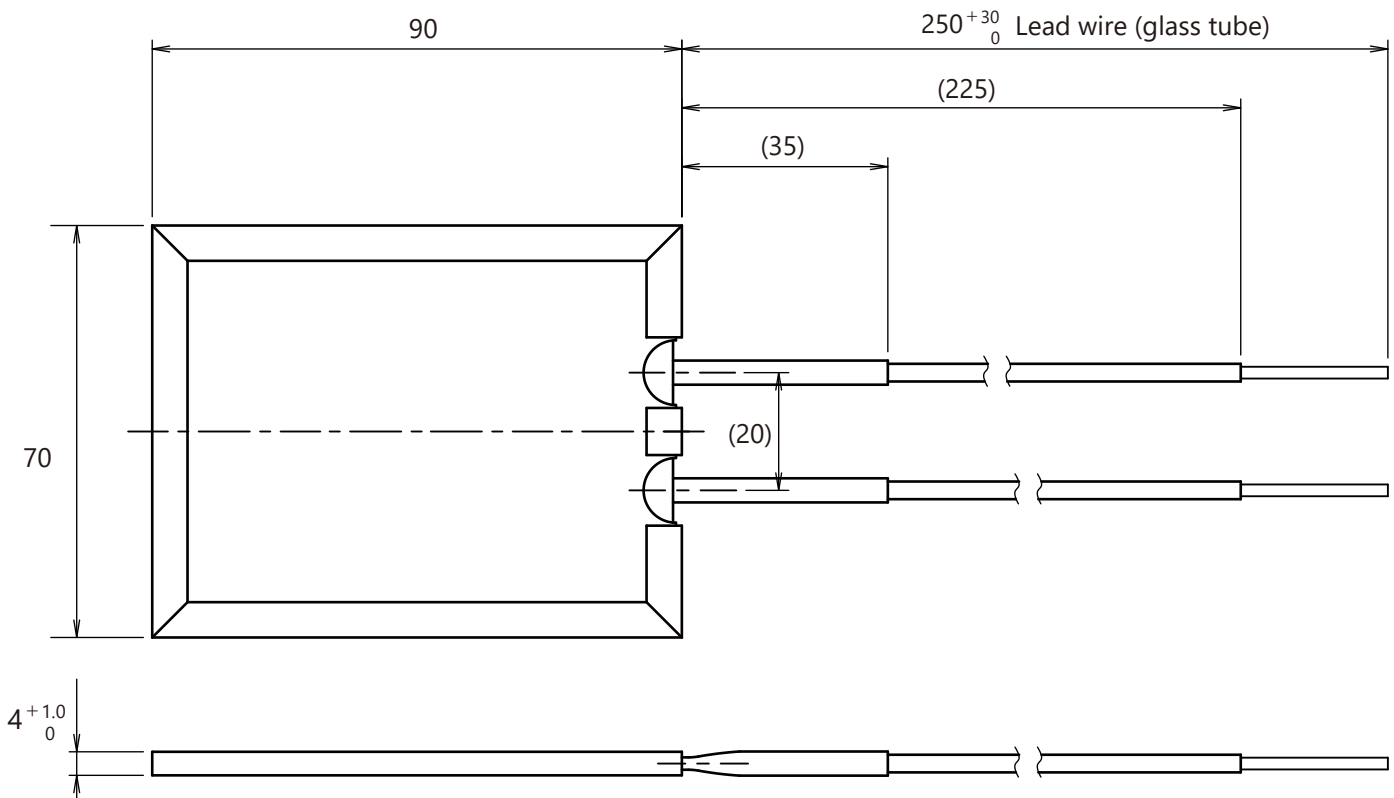

Strip Heater (leads termination) Shapes

SH1100LT

SH1120LT

Strip Heater (leads termination) Shapes

SH1350LT

SH1400LT

Strip Heater (leads termination) Shapes

SH1600LT

SH1150LT

Strip Heater (leads termination) Shapes

SH1060LT

SH2250LT

Strip Heater (leads termination) Shapes

SH2300LT